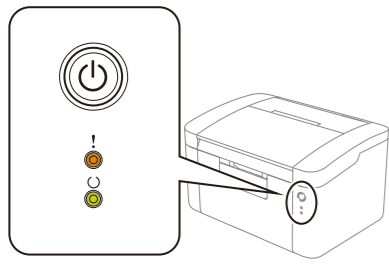

打印机指示灯指示 / Printer LED indications

- 闪烁
  Blinking
- 开 / ON
- 关 / OFF

关机 POWER OFF	正在预热 正在冷却 WARMING UP COOLING DOWN	准备就绪 READY	正在接收数据 数据残留 RECEIVING DATA DATA REMAINING	休眠 深度休眠 SLEEP DEEP SLEEP	墨粉即将用尽 TONER LOW	更换墨粉盒 REPLACE TONER	卡纸 PAPER JAM	硒鼓寿命将到 更换硒鼓 DRUM END SOON REPLACE DRUM
! ○	○	○	○	○				
○	 间隔 1 秒 1 second interval	●	 间隔 0.5 秒 0.5 second interval	●	●	○	○	●
○				●