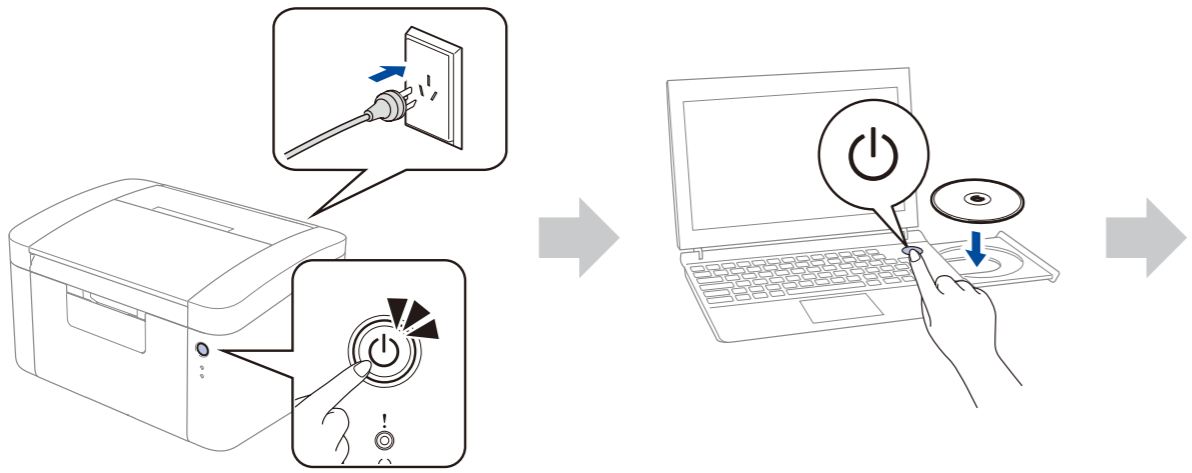

硒鼓单元 (取出硒鼓单元。)¹
Drum unit (Take out the drum unit.)¹

3 装入纸张 / Loading paper

使用A5纸张长边进纸时。
To use A5 Long Edge paper.

4

4 安装打印机驱动程序 / Installing the printer driver

Windows®

请遵循屏幕提示完成安装。
Please follow the on-screen instructions to complete the setup.