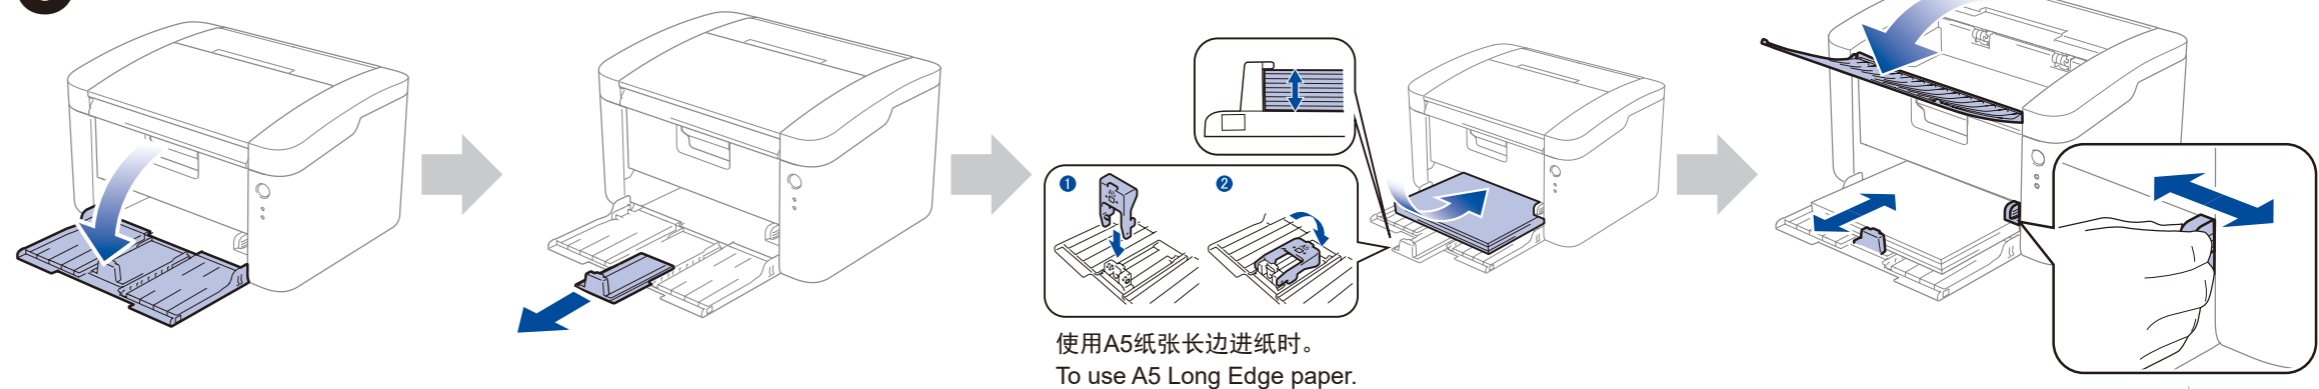

3 装入纸张 / Loading paper

使用A5纸张长边进纸时。
To use A5 Long Edge paper.

4