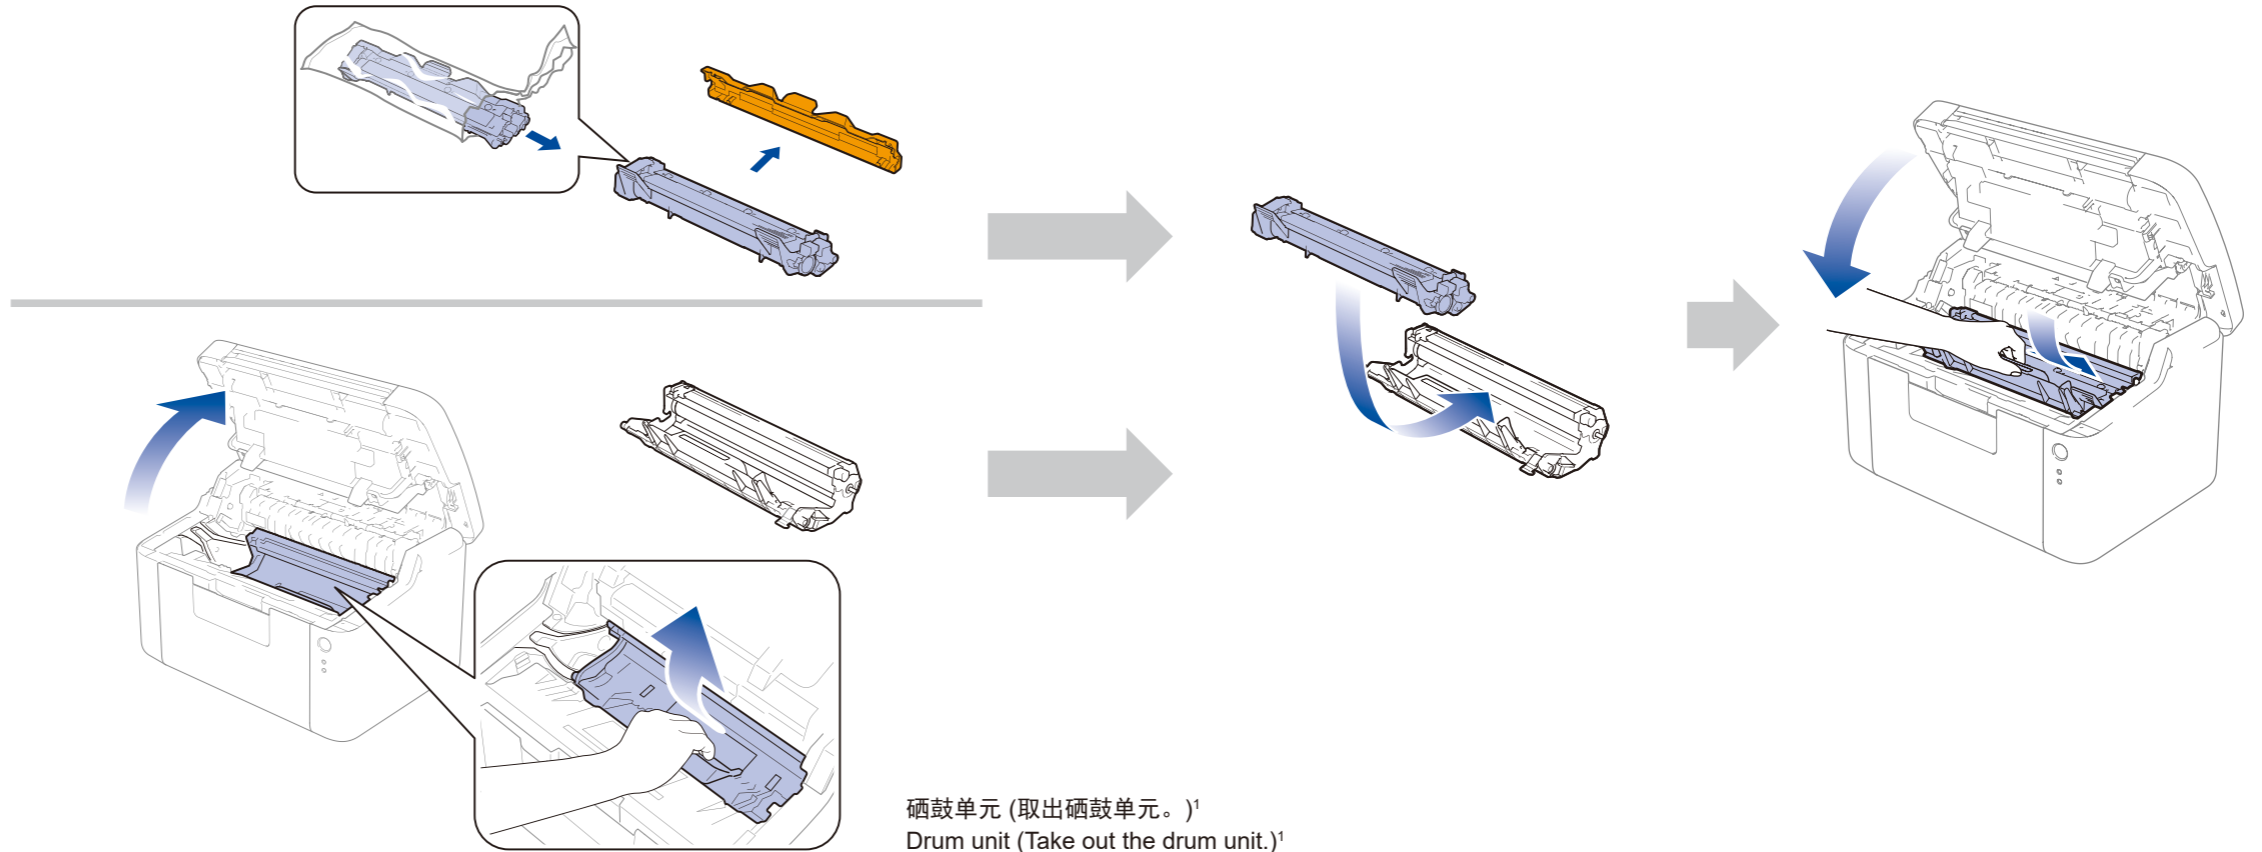

1 检查组件 Checking the components

墨粉盒¹
Toner cartridge¹

快速安装指南
Quick Setup Guide

产品安全手册
Product Safety Guide

随机安装光盘
Installer CD-ROM

A5纸张长边进纸限位板
A5 Long Edge Paper Input Support

USB接口电缆
USB Interface Cable

为安全起见，请先阅读产品安全手册。
Please read the Product Safety Guide first for your safety.

2 安装硒鼓单元和墨粉盒 / Installing the drum and toner

提示:
拆下保护盖前请左右轻摇墨粉盒数次，使墨粉盒内部的墨粉均匀分布。

NOTE:
Before pull off the protective cover, please gently shake the cartridge from side to side several times to spread the toner evenly inside the cartridge.